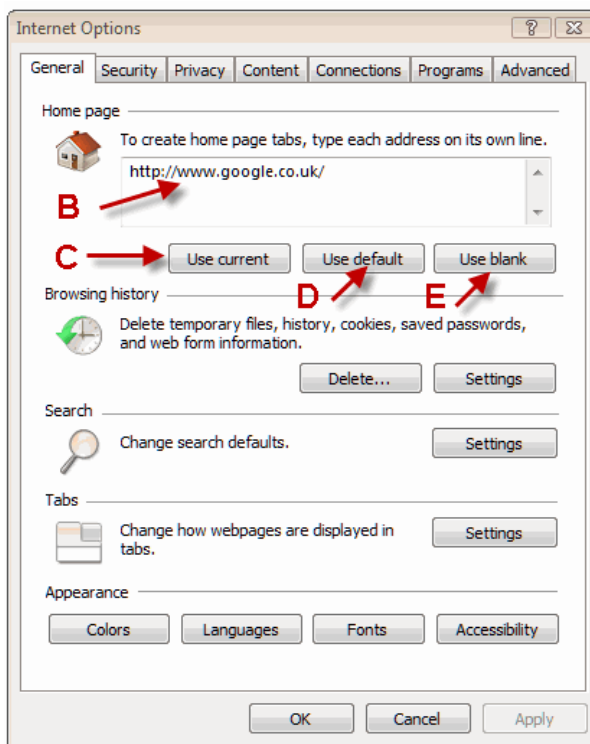

Ads by Google

Fix Internet Explorer

Fix Internet Explorer Errors, Complete Scan, Takes 3 Minutes.
www.fixregistrynow.com

Repair Internet Explorer

How to Fix Internet Explorer. Download Free Repair Tool Here!
DiagnoseYourPC.com

Restore PC Performance

Free Registry Scan, Fix Errors & Improve Performance - 5 Star Rated
www.PCTools.com

Internet Explorer 7.0

Fix Internet Explorer Instantly. 100% Guaranteed. Free Download.
www.internet-fix-2009.co

Options dialog box:

* Type the URL of the webpage you wish to set as the **Homepage** in box "B" right and click "OK".

* Click "Use default" and then "OK" to set the **Homepage** to that initially set for the computer.

* Click "Use Blank" and then "OK" to have a **blank Homepage**.

copyright © 2008 itbuddy.org All rights reserve
[advertise](#) | [submit content](#) | [terms of use](#) | [contact](#)