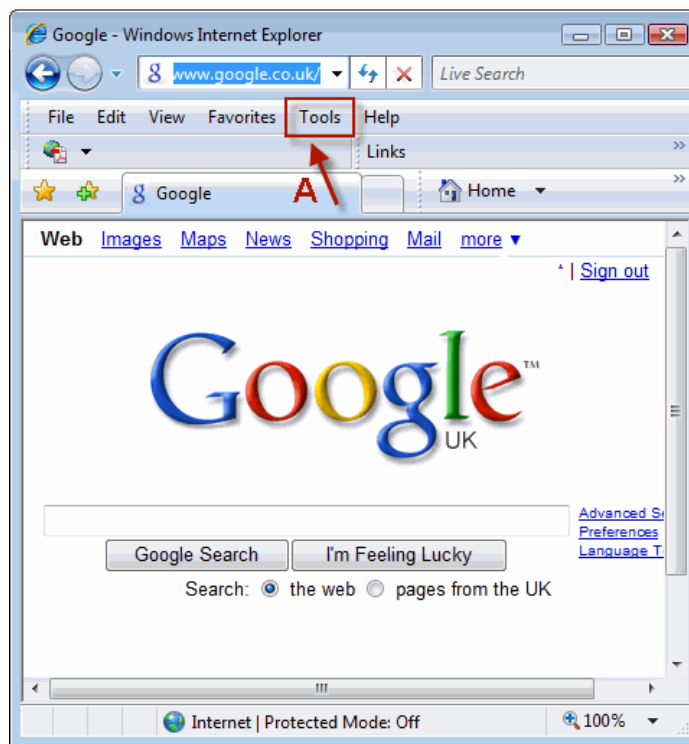

Restore Windows XP
Fix Errors and Speed Up Your PC Free Download. 100% Guaranteed!
RegistryCleanerHelp.org

Ads by Google

How to Change Your Homepage (Home page) in Internet Explorer

Your Homepage is the page that automatically loads when you open a browser such as Internet Explorer. When you open Internet Explorer on your computer for the first time the homepage may be that of your Internet Service Provider (ISP) or some other page you would like to change - here's how.

1. Open Internet Explorer
2. Open the Webpage you wish to have as your Homepage.

* In this instance we have opened the **Google Search Engine Page** at URL (uniform resource location) <http://www.google.co.uk>. We are setting this page as the Homepage.
3. Left Click "Tools" ("A" right) and in the dialog box the opens click **Internet Options** (as below)